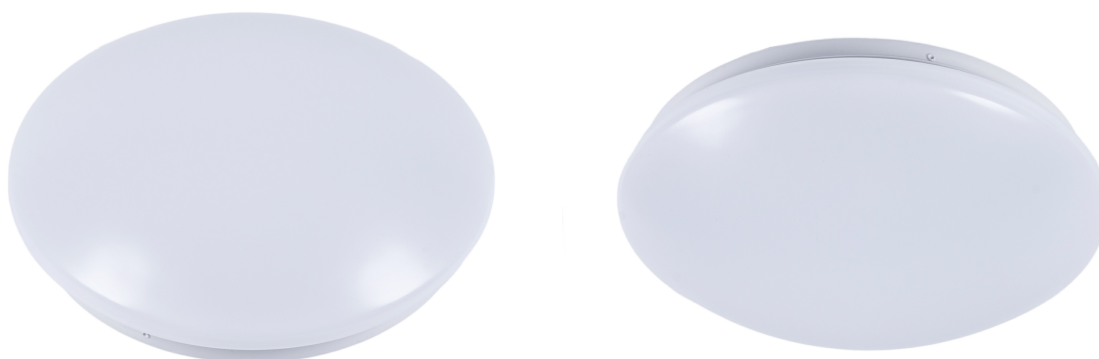

## Greenie LED Plafond

Greenie LED Plafond are surface –mounted replacements of traditional plafonds. They are square luminaires made of plastic. Under the matte covering, there are evenly spaced diodes, allowing plafond to generate light by its entire surface. Besides the standard model that illuminates when it's turned on, we also offer a version with emergency power supply – it is the ideal solution for applications such as stairwells. Thanks to emergency power supply lamp will light for a specified time, even if the building suffers from a power failure.

## Technical data

	Item code	Colortemperature [K]	Power [W]	Equivalent	Luminosity [lm]	Light efficiency [lm/W]	Number of LEDs	Dimensions [mm]	Weight
LED luminaire channel 10W WW	LK10WW	2800-3200	10	75	700	70	18	169x115x76	0,182kg
Ceiling LED Design round Ø265 12W WW	PD12NW	4000-4500	12	100	900	75		Ø265x 80	0,29kg
13W LED square ceiling 225x225 WW	PLA13WW	2800-3200	13	100	1000	71	72	225 x 225 x 35	0,73kg
13W LED square ceiling 225x225 NW	PLA13NW	4000-4500			1070	83			
Ceiling LED round Ø330 16W NW	PLA16WW	2800-3200	16	100	1040	65	40	Ø330x 107	1,1kg
LED ceiling with emergency power supply 17W NW	PE12NW	4000-4500	17	150	1300	76	84	Ø305x 84	1,53kg
Ceiling LED Design round Ø330 17W WW	PD17NW								
Ceiling LED round Ø200 18W IP44 NW	PLA18NW	4000-4500	18	135	1400	78	38	Ø197x 95	0,483kg