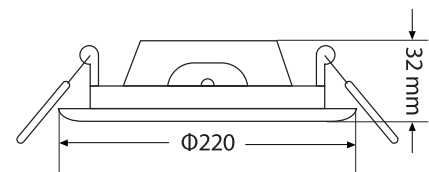

**Plafond 6in1**  
3 light colors  
2 ways of mounting

**Color switch**  
warm, neutral,  
cool white

**Mounting**  
surface  
recessed

**Efficiency**  
110 lm/W

*Enjoy it.*

Mounting hole  
 $\Phi 200-210$ mm