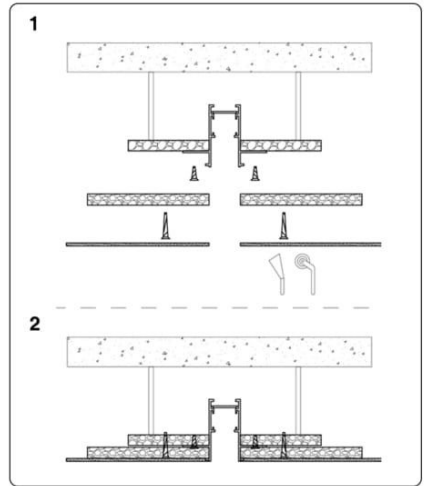

Installation-Instruction (Magnetic Track System)

FEEDER DC48V

END CAP COVER

STRAIGHT TRACK CONNECTOR

STRAIGHT POWER CONNECTOR

CORNER 90° (ON SAME PLANE)

CORNER 90° (ON PERPENDICULAR PLANE)

TRACK PROFILE (SURFACE MOUNTED)

TRACK PROFILE (TRIMLESS MOUNTED)

POWER SUPPLY