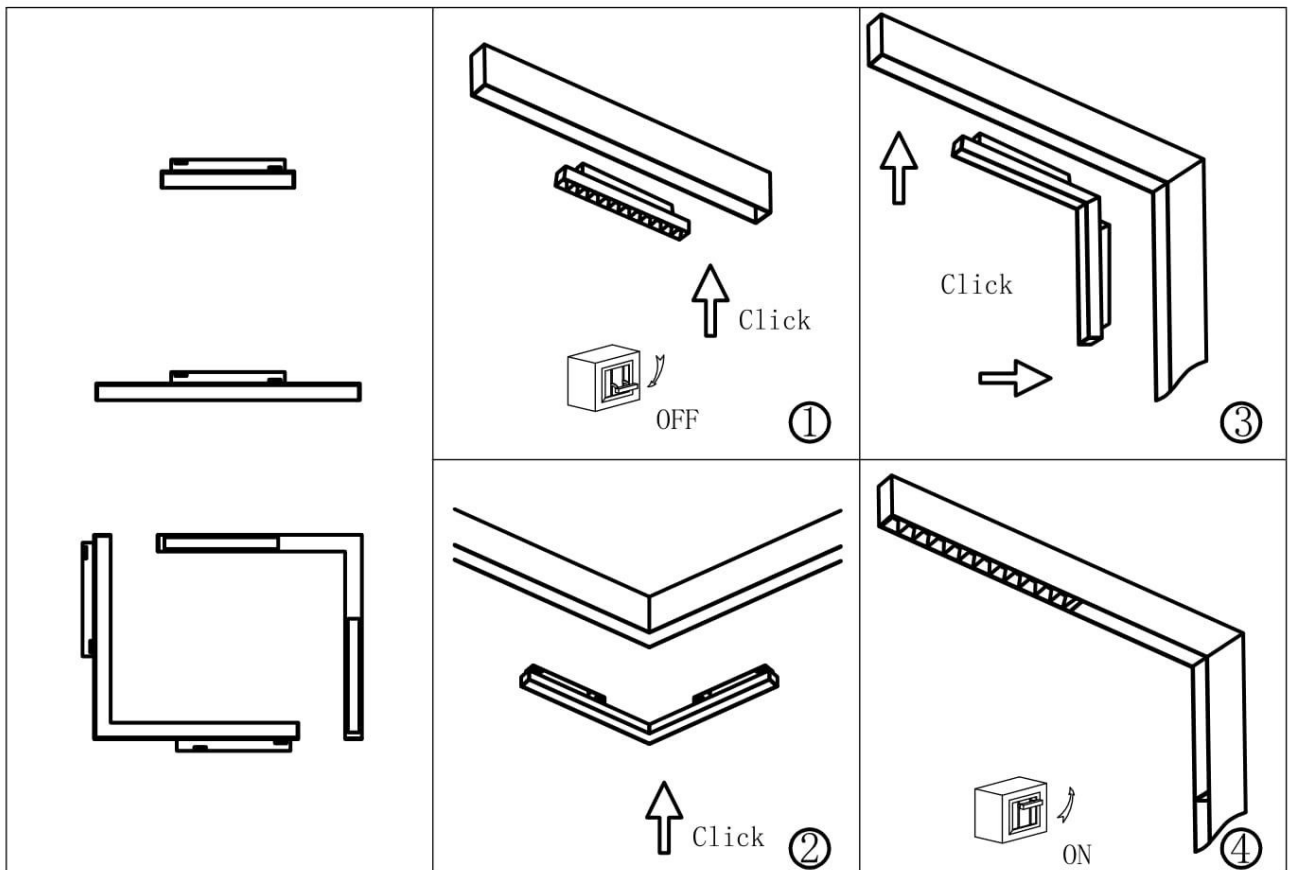

Installation-Instruction (Magnetic Track System)

FEEDER DC48V

END CAP COVER

STRAIGHT TRACK CONNECTOR

STRAIGHT POWER CONNECTOR

CORNER 90° (ON SAME PLANE)

CORNER 90° (ON PERPENDICULAR PLANE)

TRACK PROFILE (SURFACE MOUNTED)

TRACK PROFILE (TRIMLESS MOUNTED)

POWER SUPPLY