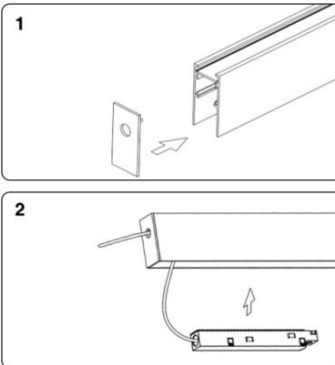

Installation-Instruction (Magnetic Track System)

FEEDER DC48V

END CAP COVER

STRAIGHT TRACK CONNECTOR

STRAIGHT POWER CONNECTOR

CORNER 90° (ON SAME PLANE)

CORNER 90° (ON PERPENDICULAR PLANE)

TRACK PROFILE (SURFACE MOUNTED)

TRACK PROFILE (TRIMLESS MOUNTED)

POWER SUPPLY