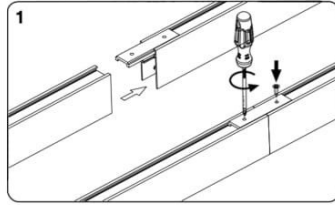

Installation-Instruction (Magnetic Track System)

FEEDER DC48V

END CAP COVER

STRAIGHT TRACK CONNECTOR

STRAIGHT POWER CONNECTOR

CORNER 90° (ON SAME PLANE)

CORNER 90° (ON PERPENDICULAR PLANE)

TRACK PROFILE (SURFACE MOUNTED)

TRACK PROFILE (TRIMLESS MOUNTED)

POWER SUPPLY