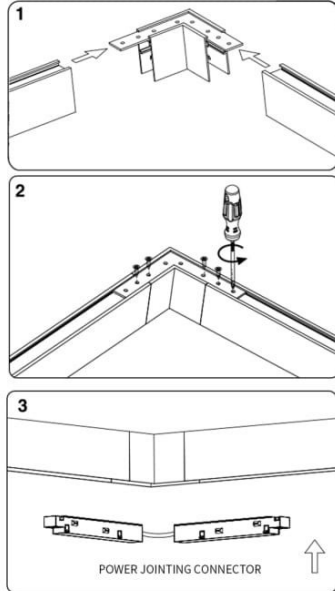

Installation-Instruction (Magnetic Track System)

FEEDER DC48V

END CAP COVER

STRAIGHT TRACK CONNECTOR

STRAIGHT POWER CONNECTOR

CORNER 90° (ON SAME PLANE)

CORNER 90° (ON PERPENDICULAR PLANE)

TRACK PROFILE (SURFACE MOUNTED)

TRACK PROFILE (TRIMLESS MOUNTED)

POWER SUPPLY