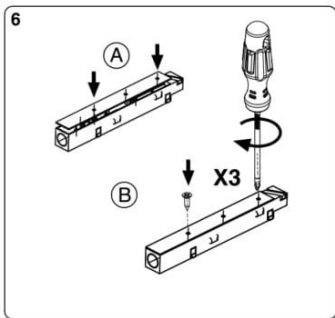

Installation-Instruction (Magnetic Track System)

FEEDER DC48V

END CAP COVER

STRAIGHT TRACK CONNECTOR

STRAIGHT POWER CONNECTOR

CORNER 90° (ON SAME PLANE)

CORNER 90° (ON PERPENDICULAR PLANE)

TRACK PROFILE (SURFACE MOUNTED)

TRACK PROFILE (TRIMLESS MOUNTED)

POWER SUPPLY