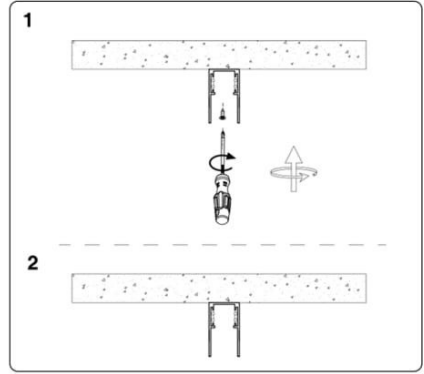

Installation-Instruction (Magnetic Track System)

FEEDER DC48V

END CAP COVER

STRAIGHT TRACK CONNECTOR

STRAIGHT POWER CONNECTOR

CORNER 90° (ON SAME PLANE)

CORNER 90° (ON PERPENDICULAR PLANE)

TRACK PROFILE (SURFACE MOUNTED)

TRACK PROFILE (TRIMLESS MOUNTED)

POWER SUPPLY