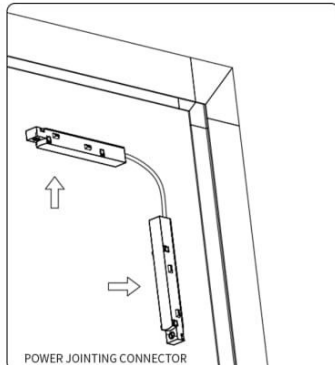

Installation-Instruction (Magnetic Track System)

FEEDER DC48V

END CAP COVER

STRAIGHT TRACK CONNECTOR

STRAIGHT POWER CONNECTOR

CORNER 90° (ON SAME PLANE)

CORNER 90° (ON PERPENDICULAR PLANE)

TRACK PROFILE (SURFACE MOUNTED)

TRACK PROFILE (TRIMLESS MOUNTED)

POWER SUPPLY