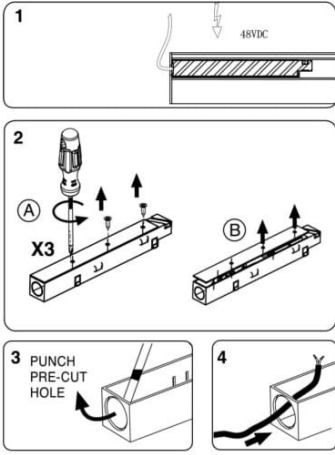

Installation-Instruction (Magnetic Track System)

FEEDER DC48V

END CAP COVER

STRAIGHT TRACK CONNECTOR

STRAIGHT POWER CONNECTOR

CORNER 90° (ON SAME PLANE)

CORNER 90° (ON PERPENDICULAR PLANE)

TRACK PROFILE (SURFACE MOUNTED)

TRACK PROFILE (TRIMLESS MOUNTED)

POWER SUPPLY