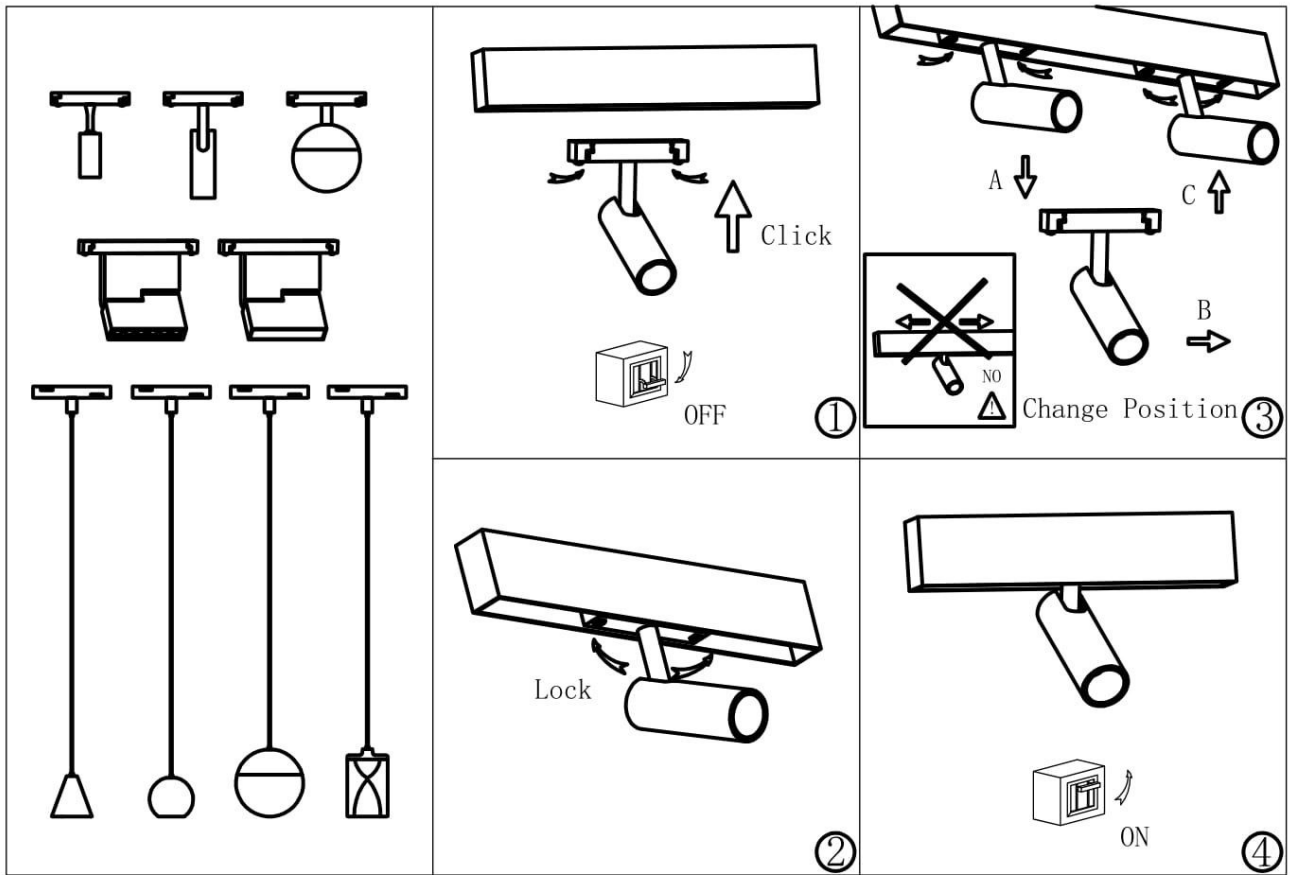

Installation-Instruction (Magnetic Track System)

FEEDER DC48V

END CAP COVER

STRAIGHT TRACK CONNECTOR

STRAIGHT POWER CONNECTOR

CORNER 90° (ON SAME PLANE)

CORNER 90° (ON PERPENDICULAR PLANE)

TRACK PROFILE (SURFACE MOUNTED)

TRACK PROFILE (TRIMLESS MOUNTED)

POWER SUPPLY