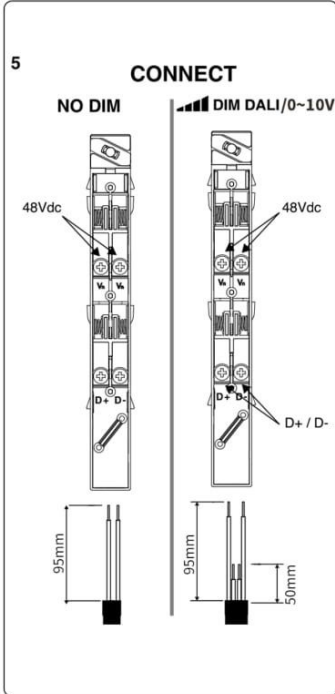

Installation-Instruction (Magnetic Track System)

FEEDER DC48V

END CAP COVER

STRAIGHT TRACK CONNECTOR

STRAIGHT POWER CONNECTOR

CORNER 90° (ON SAME PLANE)

CORNER 90° (ON PERPENDICULAR PLANE)

TRACK PROFILE (SURFACE MOUNTED)

TRACK PROFILE (TRIMLESS MOUNTED)

POWER SUPPLY