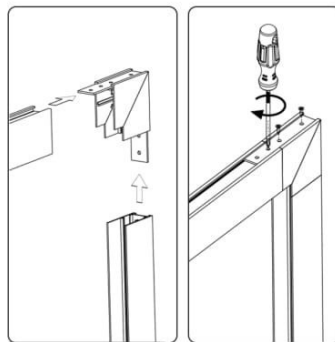

Installation-Instruction (Magnetic Track System)

FEEDER DC48V

END CAP COVER

STRAIGHT TRACK CONNECTOR

STRAIGHT POWER CONNECTOR

CORNER 90° (ON SAME PLANE)

CORNER 90° (ON PERPENDICULAR PLANE)

TRACK PROFILE (SURFACE MOUNTED)

TRACK PROFILE (TRIMLESS MOUNTED)

POWER SUPPLY